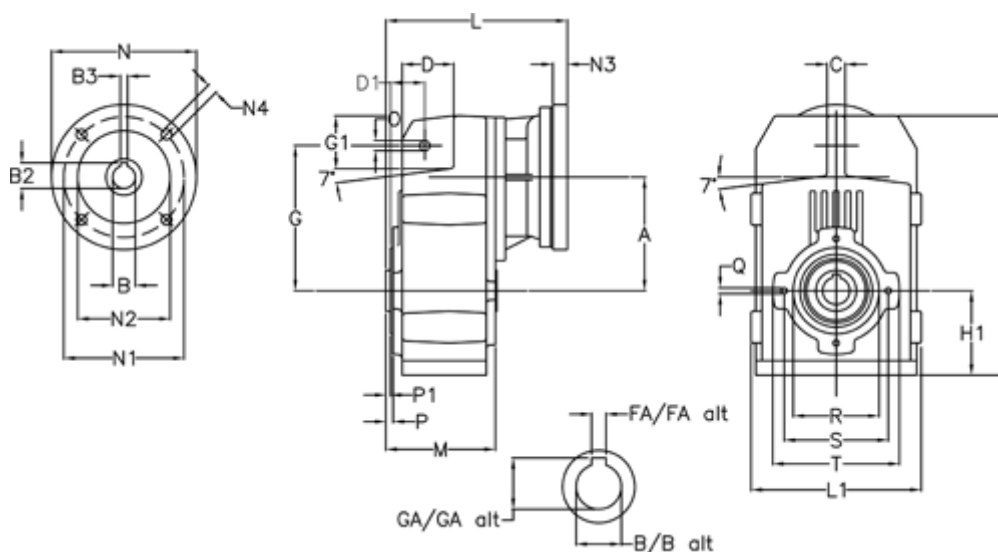

Article number: 29560322823225

Description: Shaft mounted gear
A313H35-228,2-P71B5

Measures

A = 150.50	FA = 10	M = 125.0	Q = M10x17
B = 35	G = 170	N = 160	R = 110
B1 = 14	G1 = 84.0	N1 = 130	S = 130
B2 = 16.3	GA = 38.3	N2 = 110	T = 150
B3 = 5	H = 326.0	N4 = M8x16	
C = 20	H1 = 102.0	O = 13	
D = 68.0	L = 225.5	P = 6.5	
D1 = 54.0	L1 = 210	P1 = 3.5	